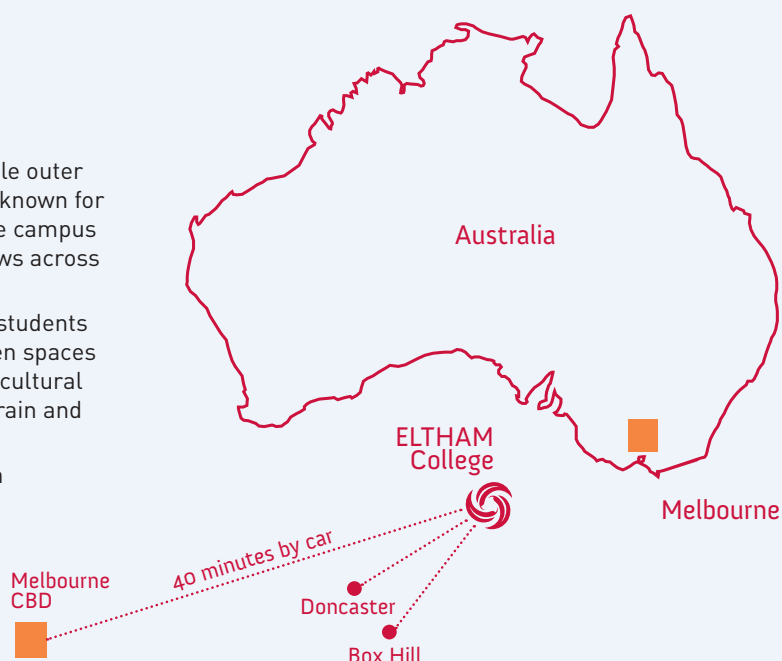

How to contact us?

If you have any questions or would like more information, please get in touch.

Visit elthamcollege.vic.edu.au or international.elthamcollege.vic.edu.au

Tel: +61 3 9437 1421

Email: internationalregistrar@elthamcollege.vic.edu.au

Location

ELTHAM College is located in the safe and accessible outer Melbourne suburb of Research. The district is well known for its natural and picturesque setting, with the College campus set on a hilly vantage point offering spectacular views across Melbourne towards the central business district.

Only 40 minutes from the city centre, international students are able to enjoy over 40 hectares of Australia's open spaces while still having easy access to a vibrant and multicultural city environment. Public transport options include train and bus services.

Visit our website for more testimonials and location information.

ELTHAM COLLEGE 1660 Main Road Research,
PO Box 40 Eltham, Victoria, Australia 3095

Melbourne | Australia

ELTHAM COLLEGE 1660 Main Road Research, PO Box 40 Eltham, Victoria, Australia 3095

Tel: +61 3 9437 1421 Fax: +61 3 9433 9895

Email: internationalregistrar@elthamcollege.vic.edu.au

international.elthamcollege.vic.edu.au ELTHAM College is a Registered Provider CRICOS No 00138D