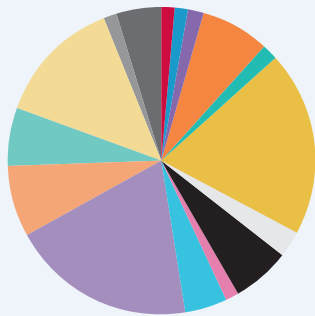

ELTHAM College 2017 VCE Results

DESTINATIONS

UNIVERSITIES

The chart below shows how many of our 2017 graduates are attending the universities listed below.

La Trobe University - 19.4%	Victoria University - 4.5%
RMIT University - 19.4%	Monash College (TAFE) - 3%
University of Melbourne - 13.4%	La Trobe Melbourne (TAFE) - 1.5%
Swinburne (TAFE) - 7.5%	Box Hill Institute (TAFE) - 1.5%
Deakin University - 7.5%	Collarts - 1.5%
Monash University - 6%	Deakin College (TAFE) - 1.5%
Swinburne University - 6%	University College London - 1.5%
RMIT (TAFE) - 4.5%	Photography Studies College (TAFE) - 1.5%

COURSES

These are some of the areas of study our 2017 graduates are pursuing. The size of each word indicates the popularity.

Congratulations to Clarence Wei, who accepted a place at the University College London, studying a Bachelor of Arts, majoring in Geography. University College London is the third largest university in the United Kingdom and is consistently placed highly in global university rankings. Clarence has subsequently been offered a place at the National University of Singapore (NUS), studying Social Sciences majoring in Geography. NUS is ranked consistently as one of the world's top universities, offering the most extensive college degree courses in Singapore.