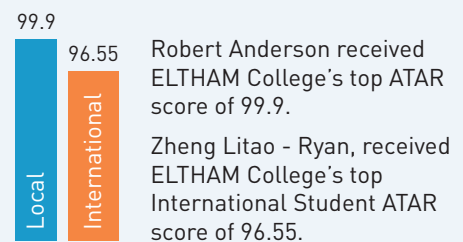

TOP ATAR SCORES