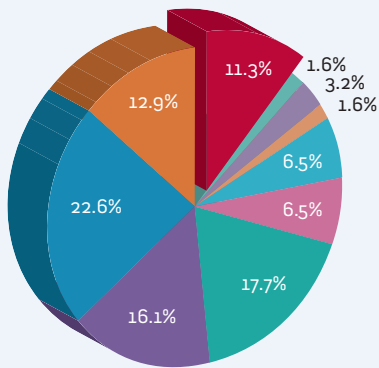

ELTHAM College VCE Results

INTERNATIONAL DESTINATIONS

UNIVERSITIES

The pie chart shows how many of our 2014/2015 graduates are attending the universities listed below.

- University of Melbourne
- RMIT University
- Monash University
- Swinburne University
- Latrobe University
- Deakin University
- Federation University
- ACU
- Victoria University
- Deakin College

COURSES

These are some of the areas of study our 2014/2015 graduates are pursuing, the size indicates the popularity.

“ELTHAM College offered me a lot of help in my study and life, so I was really excited and happy when I found out that I got the highest ATAR as an International Student. Also, I was very grateful for all the education and help from ELTHAM College. I felt warm and friendly when I was studying in ELTHAM College family. As for the future, the most important thing is to continue to work hard in university. I hope that one day I can be a successful businessman and have ability to return to my alma mater.”