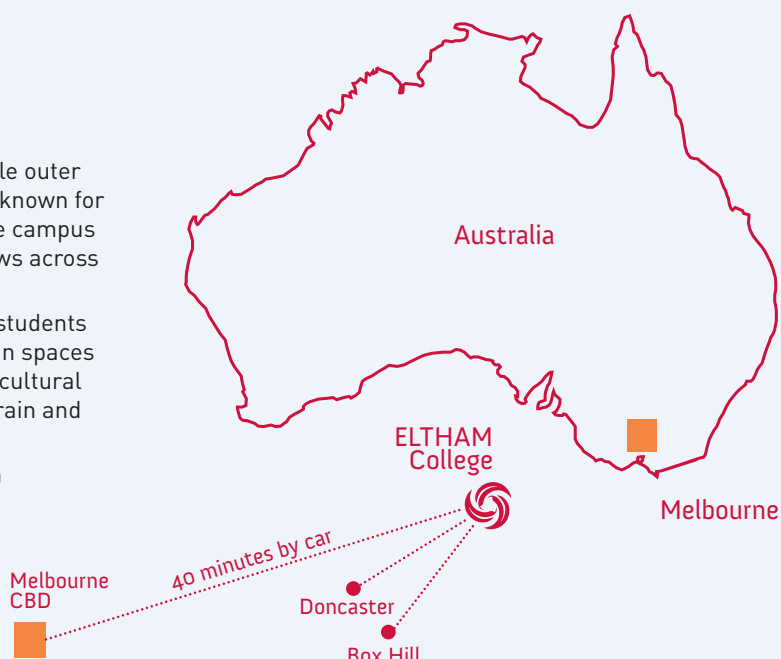

How to contact us?

If you have any questions or would like more information, please get in touch.

Visit elthamcollege.vic.edu.au or international.elthamcollege.vic.edu.au

Tel: +61 3 9437 1421

Email: internationalregistrar@elthamcollege.vic.edu.au

Location

ELTHAM College is located in the safe and accessible outer Melbourne suburb of Research. The district is well known for its natural and picturesque setting, with the College campus set on a hilly vantage point offering spectacular views across Melbourne towards the central business district.

Only 40 minutes from the city centre, international students are able to enjoy over 40 hectares of Australia's open spaces while still having easy access to a vibrant and multicultural city environment. Public transport options include train and bus services.

Visit our website for more testimonials and location information.

ELTHAM COLLEGE 1660 Main Road Research,
PO Box 40 Eltham, Victoria, Australia 3095

Melbourne | Australia

ELTHAM COLLEGE 1660 Main Road Research, PO Box 40 Eltham, Victoria, Australia 3095

Tel: +61 3 9437 1421 Fax: +61 3 9433 9895

Email: internationalregistrar@elthamcollege.vic.edu.au

international.elthamcollege.vic.edu.au ELTHAM College is a Registered Provider CRICOS No 00138D