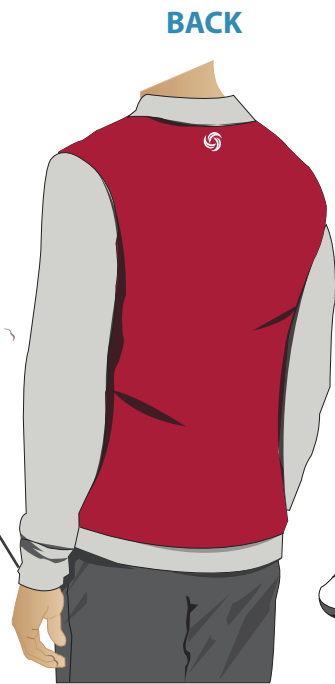

**BROAD BRIM HAT:**  
\* mid grey microfibre  
w. logo  
\* adjustable

**THUMB SLIT IN SLEEVE CUFF**

**BACK**

**LONG SLEEVE TOP (UNISEX):**  
\* colour: light grey  
w. red trim  
\* thumb slits on sleeve cuffs  
\* 2 zip side pockets

**T-SHIRT (UNISEX):**

- \* short sleeve
- \* charcoal neckband & sleeve cuffs
- \* charcoal underarm panels
- \* colour: Gumleaf green with charcoal trim

**TRACK PANTS (UNISEX):**

- \* colour: charcoal
- \* leg with elastic (see detail drawing below)
- \* zip pocket front LHS leg

**SPORT SHORTS (UNISEX)**

- \* stretch microfibre
- \* zip pockets LHS & RHS

**TRACK PANTS ZIP POCKET**

**TRACK PANT W. ELASTIC**

**ELASTIC WAISTBAND**

BACK

FRONT

**SPORT SKORT :**  
 · with sewn-in fitted short  
 · back zip pocket  
 · stretch microfibre

**BROAD BRIM HAT:**  
 \* mid grey microfibre  
 w. logo  
 \* adjustable

BACK

**THUMB SLIT IN SLEEVE CUFF**

**LONG SLEEVE TOP (UNISEX):**  
 \* colour: light grey  
 w. red trim  
 \* thumb slits on sleeve cuffs  
 \* 2 zip side pockets