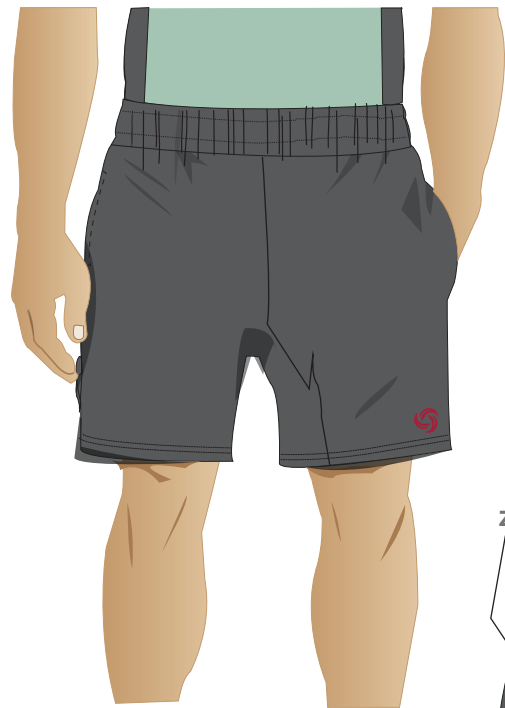

**BROAD BRIM HAT:**  
\* mid grey microfibre  
w. logo  
\* adjustable

**THUMB SLIT IN SLEEVE CUFF**

**BACK**

**LONG SLEEVE TOP (UNISEX):**  
\* colour: light grey  
w. red trim  
\* thumb slits on sleeve cuffs  
\* 2 zip side pockets

**T-SHIRT (UNISEX):**

- \* short sleeve
- \* charcoal neckband & sleeve cuffs
- \* charcoal underarm panels
- \* colour: Gumleaf green with charcoal trim

**TRACK PANTS (UNISEX):**

- \* colour: charcoal
- \* leg with elastic (see detail drawing below)
- \* zip pocket front LHS leg

**SPORT SHORTS (UNISEX)**

- \* stretch microfibre
- \* zip pockets LHS & RHS

**TRACK PANTS ZIP POCKET**

**TRACK PANT W. ELASTIC**

**ELASTIC WAISTBAND**

BACK

FRONT

**SPORT SKORT :**  
 · with sewn-in fitted short  
 · back zip pocket  
 · stretch microfibre

**BROAD BRIM HAT:**  
 \* mid grey microfibre  
 w. logo  
 \* adjustable

BACK

**THUMB SLIT IN SLEEVE CUFF**

**LONG SLEEVE TOP (UNISEX):**  
 \* colour: light grey  
 w. red trim  
 \* thumb slits on sleeve cuffs  
 \* 2 zip side pockets