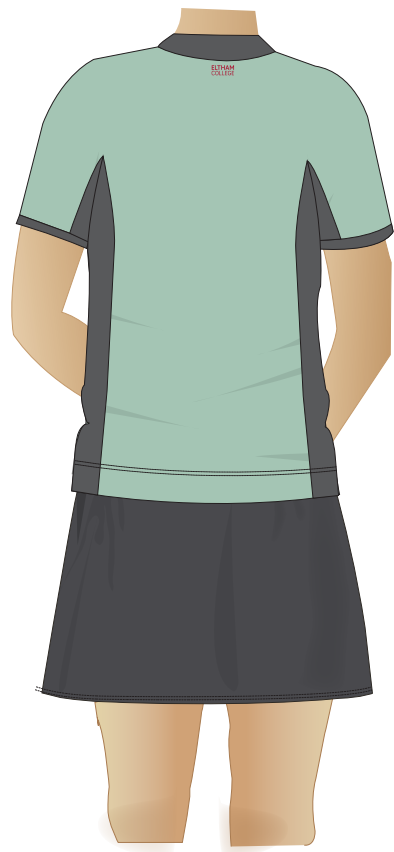

**BROAD BRIM HAT:**  
\* mid grey microfibre  
w. logo  
\* adjustable

**THUMB SLIT IN SLEEVE CUFF**

**BACK**

**LONG SLEEVE TOP (UNISEX):**  
\* colour: light grey  
w. red trim  
\* thumb slits on sleeve cuffs  
\* 2 zip side pockets

**T-SHIRT (UNISEX):**

- \* short sleeve
- \* charcoal neckband & sleeve cuffs
- \* charcoal underarm panels
- \* colour: Gumleaf green with charcoal trim

**TRACK PANTS (UNISEX):**

- \* colour: charcoal
- \* leg with elastic (see detail drawing below)
- \* zip pocket front LHS leg

**SPORT SHORTS (UNISEX)**

- \* stretch microfibre
- \* zip pockets LHS & RHS

**TRACK PANTS ZIP POCKET**

**TRACK PANT W. ELASTIC**

**ELASTIC WAISTBAND**

BACK

FRONT

**SPORT SKORT :**  
 · with sewn-in fitted short  
 · back zip pocket  
 · stretch microfibre

**BROAD BRIM HAT:**  
 \* mid grey microfibre  
 w. logo  
 \* adjustable

BACK

**THUMB SLIT IN SLEEVE CUFF**

**LONG SLEEVE TOP (UNISEX):**  
 \* colour: light grey  
 w. red trim  
 \* thumb slits on sleeve cuffs  
 \* 2 zip side pockets