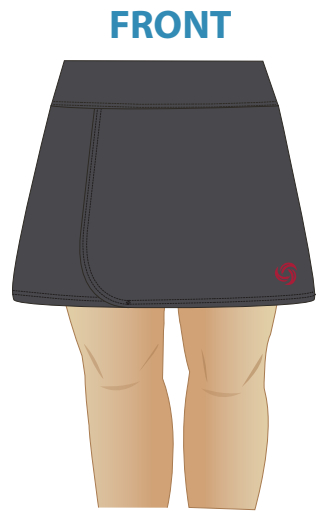

**BROAD BRIM HAT:**  
\* mid grey microfibre  
w. logo  
\* adjustable

**THUMB SLIT IN SLEEVE CUFF**

**BACK**

**LONG SLEEVE TOP (UNISEX):**  
\* colour: light grey  
w. red trim  
\* thumb slits on sleeve cuffs  
\* 2 zip side pockets

**T-SHIRT (UNISEX):**

- \* short sleeve
- \* charcoal neckband & sleeve cuffs
- \* charcoal underarm panels
- \* colour: Gumleaf green with charcoal trim

**TRACK PANTS (UNISEX):**

- \* colour: charcoal
- \* leg with elastic (see detail drawing below)
- \* zip pocket front LHS leg

**SPORT SHORTS (UNISEX)**

- \* stretch microfibre
- \* zip pockets LHS & RHS

**TRACK PANTS ZIP POCKET**

**TRACK PANT W. ELASTIC**

**ELASTIC WAISTBAND**

BACK

FRONT

**SPORT SKORT :**  
 · with sewn-in fitted short  
 · back zip pocket  
 · stretch microfibre

**BROAD BRIM HAT:**  
 \* mid grey microfibre  
 w. logo  
 \* adjustable

BACK

**THUMB SLIT IN SLEEVE CUFF**

**LONG SLEEVE TOP (UNISEX):**  
 \* colour: light grey  
 w. red trim  
 \* thumb slits on sleeve cuffs  
 \* 2 zip side pockets