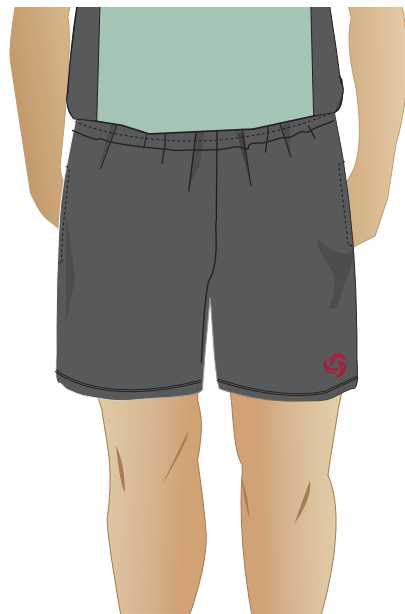

**BROAD BRIM HAT:**  
\* mid grey microfibre  
w. logo  
\* adjustable

**THUMB SLIT IN SLEEVE CUFF**

**BACK**

**LONG SLEEVE TOP (UNISEX):**  
\* colour: light grey  
w. red trim  
\* thumb slits on sleeve cuffs  
\* 2 zip side pockets

**SPORT SHORTS (UNISEX)**

- \* stretch microfibre
- \* zip pockets LHS & RHS

**TRACK PANTS ZIP POCKET**

**TRACK PANT W. ELASTIC**

**ELASTIC WAISTBAND**

BACK

FRONT

**SPORT SKORT :**  
 · with sewn-in fitted short  
 · back zip pocket  
 · stretch microfibre

**BROAD BRIM HAT:**  
 \* mid grey microfibre  
 w. logo  
 \* adjustable

BACK

**THUMB SLIT IN SLEEVE CUFF**

**LONG SLEEVE TOP (UNISEX):**  
 \* colour: light grey  
 w. red trim  
 \* thumb slits on sleeve cuffs  
 \* 2 zip side pockets

**T-SHIRT (UNISEX):**

- \* short sleeve
- \* charcoal neckband & sleeve cuffs
- \* charcoal underarm panels
- \* colour: Gumleaf green with charcoal trim

**TRACK PANTS (UNISEX):**

- \* colour: charcoal
- \* leg with elastic  
(see detail drawing below)
- \* zip pocket front LHS leg