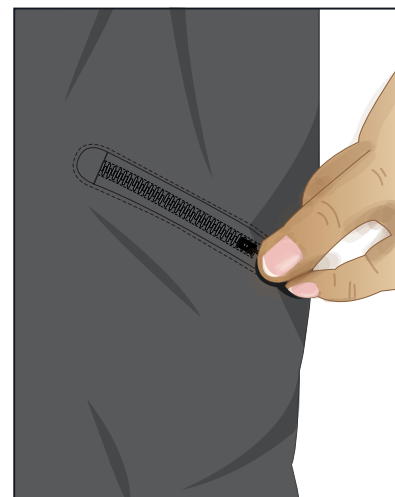

**BROAD BRIM HAT:**  
\* mid grey microfibre  
w. logo  
\* adjustable

**THUMB SLIT IN SLEEVE CUFF**

**BACK**

**LONG SLEEVE TOP (UNISEX):**  
\* colour: light grey  
w. red trim  
\* thumb slits on sleeve cuffs  
\* 2 zip side pockets

**T-SHIRT (UNISEX):**

- \* short sleeve
- \* charcoal neckband & sleeve cuffs
- \* charcoal underarm panels
- \* colour: Gumleaf green with charcoal trim

**TRACK PANTS (UNISEX):**

- \* colour: charcoal
- \* leg with elastic (see detail drawing below)
- \* zip pocket front LHS leg

**SPORT SHORTS (UNISEX)**

- \* stretch microfibre
- \* zip pockets LHS & RHS

**TRACK PANTS ZIP POCKET**

**TRACK PANT W. ELASTIC**

**ELASTIC WAISTBAND**

BACK

FRONT

**SPORT SKORT :**  
 · with sewn-in fitted short  
 · back zip pocket  
 · stretch microfibre

**BROAD BRIM HAT:**  
 \* mid grey microfibre  
 w. logo  
 \* adjustable

BACK

**THUMB SLIT IN SLEEVE CUFF**

**LONG SLEEVE TOP (UNISEX):**  
 \* colour: light grey  
 w. red trim  
 \* thumb slits on sleeve cuffs  
 \* 2 zip side pockets