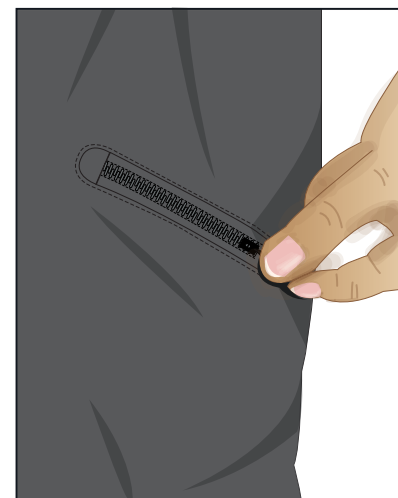

**BROAD BRIM HAT:**  
 \* mid grey microfibre  
 w. logo  
 \* adjustable

BACK

**THUMB SLIT IN SLEEVE CUFF**

**LONG SLEEVE TOP (UNISEX):**  
 \* colour: light grey  
 w. red trim  
 \* thumb slits on sleeve cuffs  
 \* 2 zip side pockets

**T-SHIRT (UNISEX):**

- \* short sleeve
- \* charcoal neckband & sleeve cuffs
- \* charcoal underarm panels
- \* colour: Gumleaf green with charcoal trim

**TRACK PANTS (UNISEX):**

- \* colour: charcoal
- \* leg with elastic  
(see detail drawing below)
- \* zip pocket front LHS leg

**SPORT SHORTS (UNISEX) :**  
 \* stretch microfibre  
 \* zip pockets LHS & RHS

**TRACK PANTS ZIP POCKET**

**TRACK PANT W. ELASTIC**

**ELASTIC WAISTBAND**